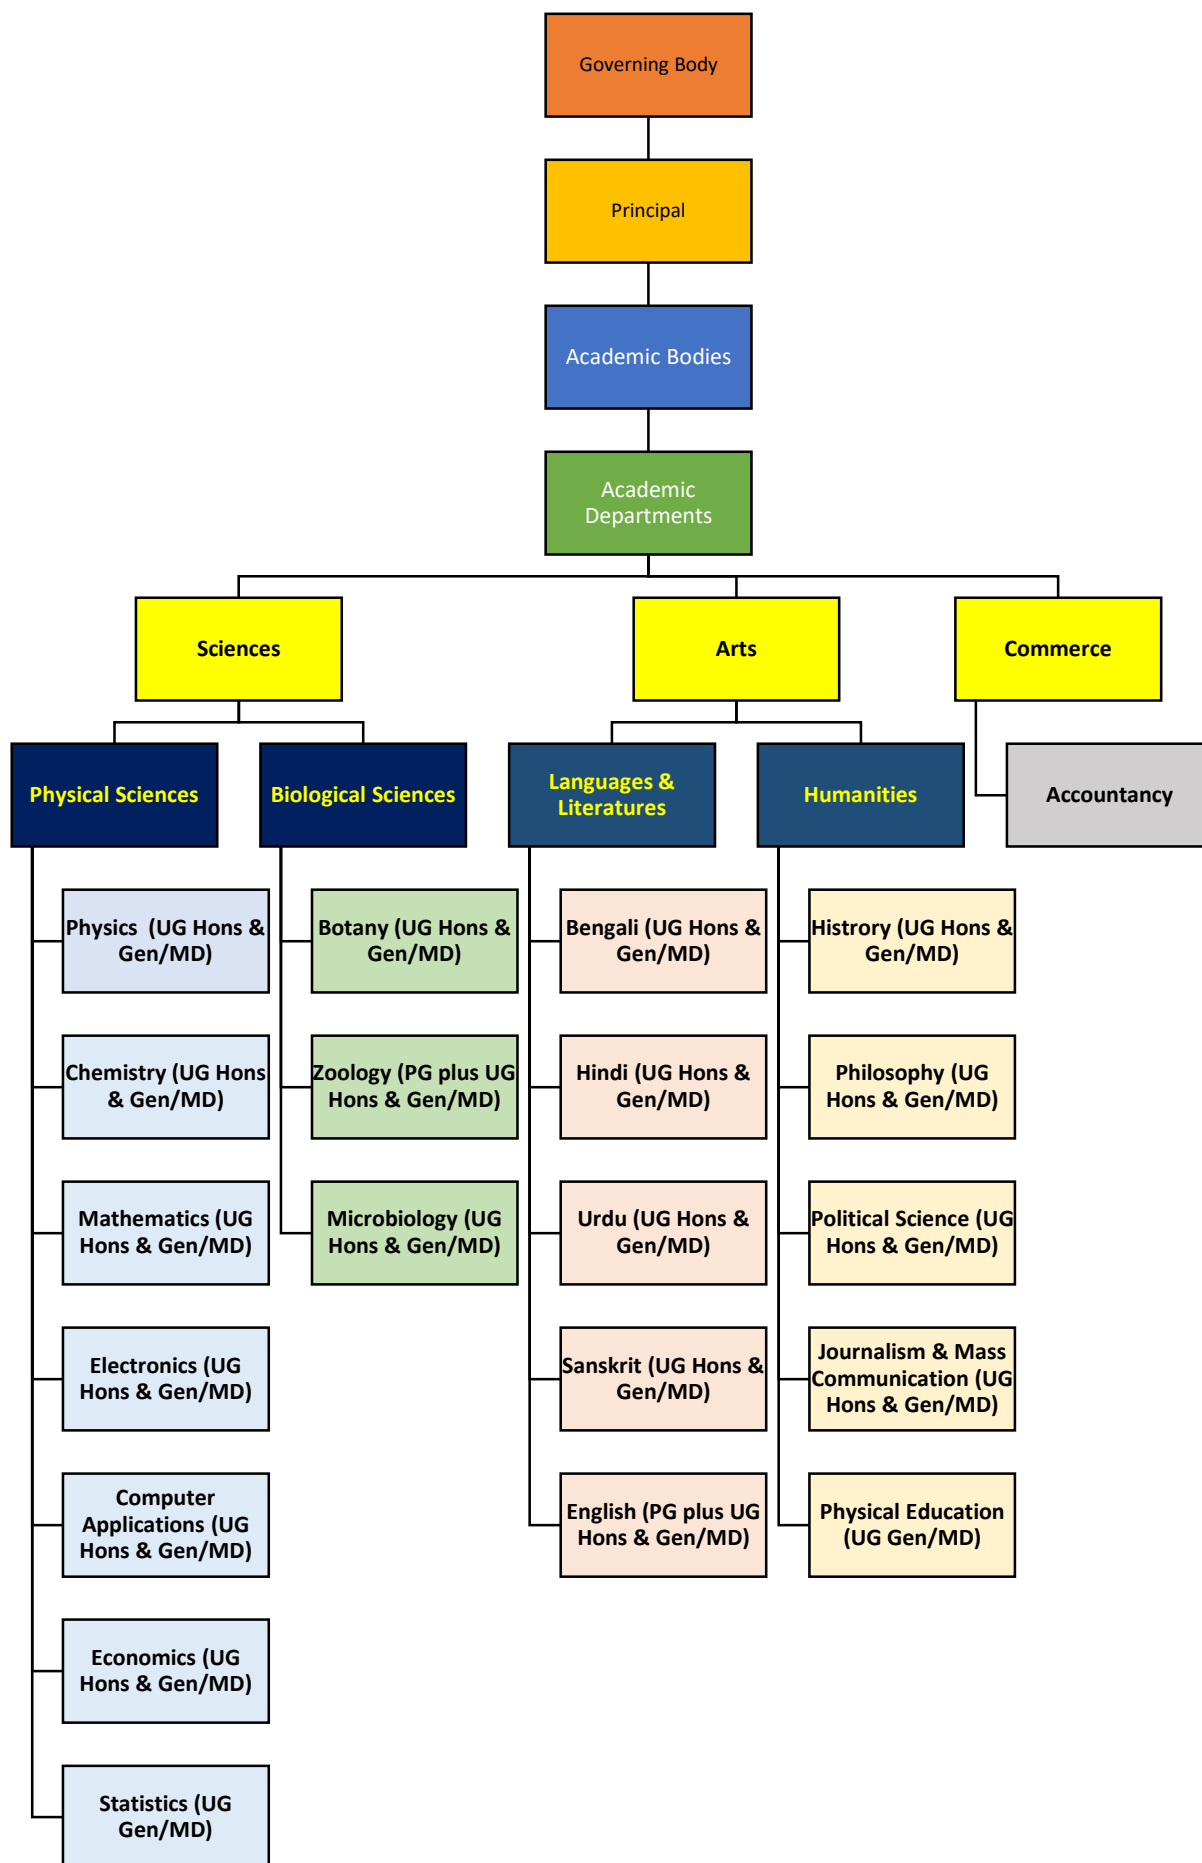

RISHI BANKIM CHANDRA COLLEGE, NAIHATI

Administrative & Academic Organogram

*Coordination body is the committee to oversee the affairs related to the shared resources among the three Colleges hosted in the same premises.