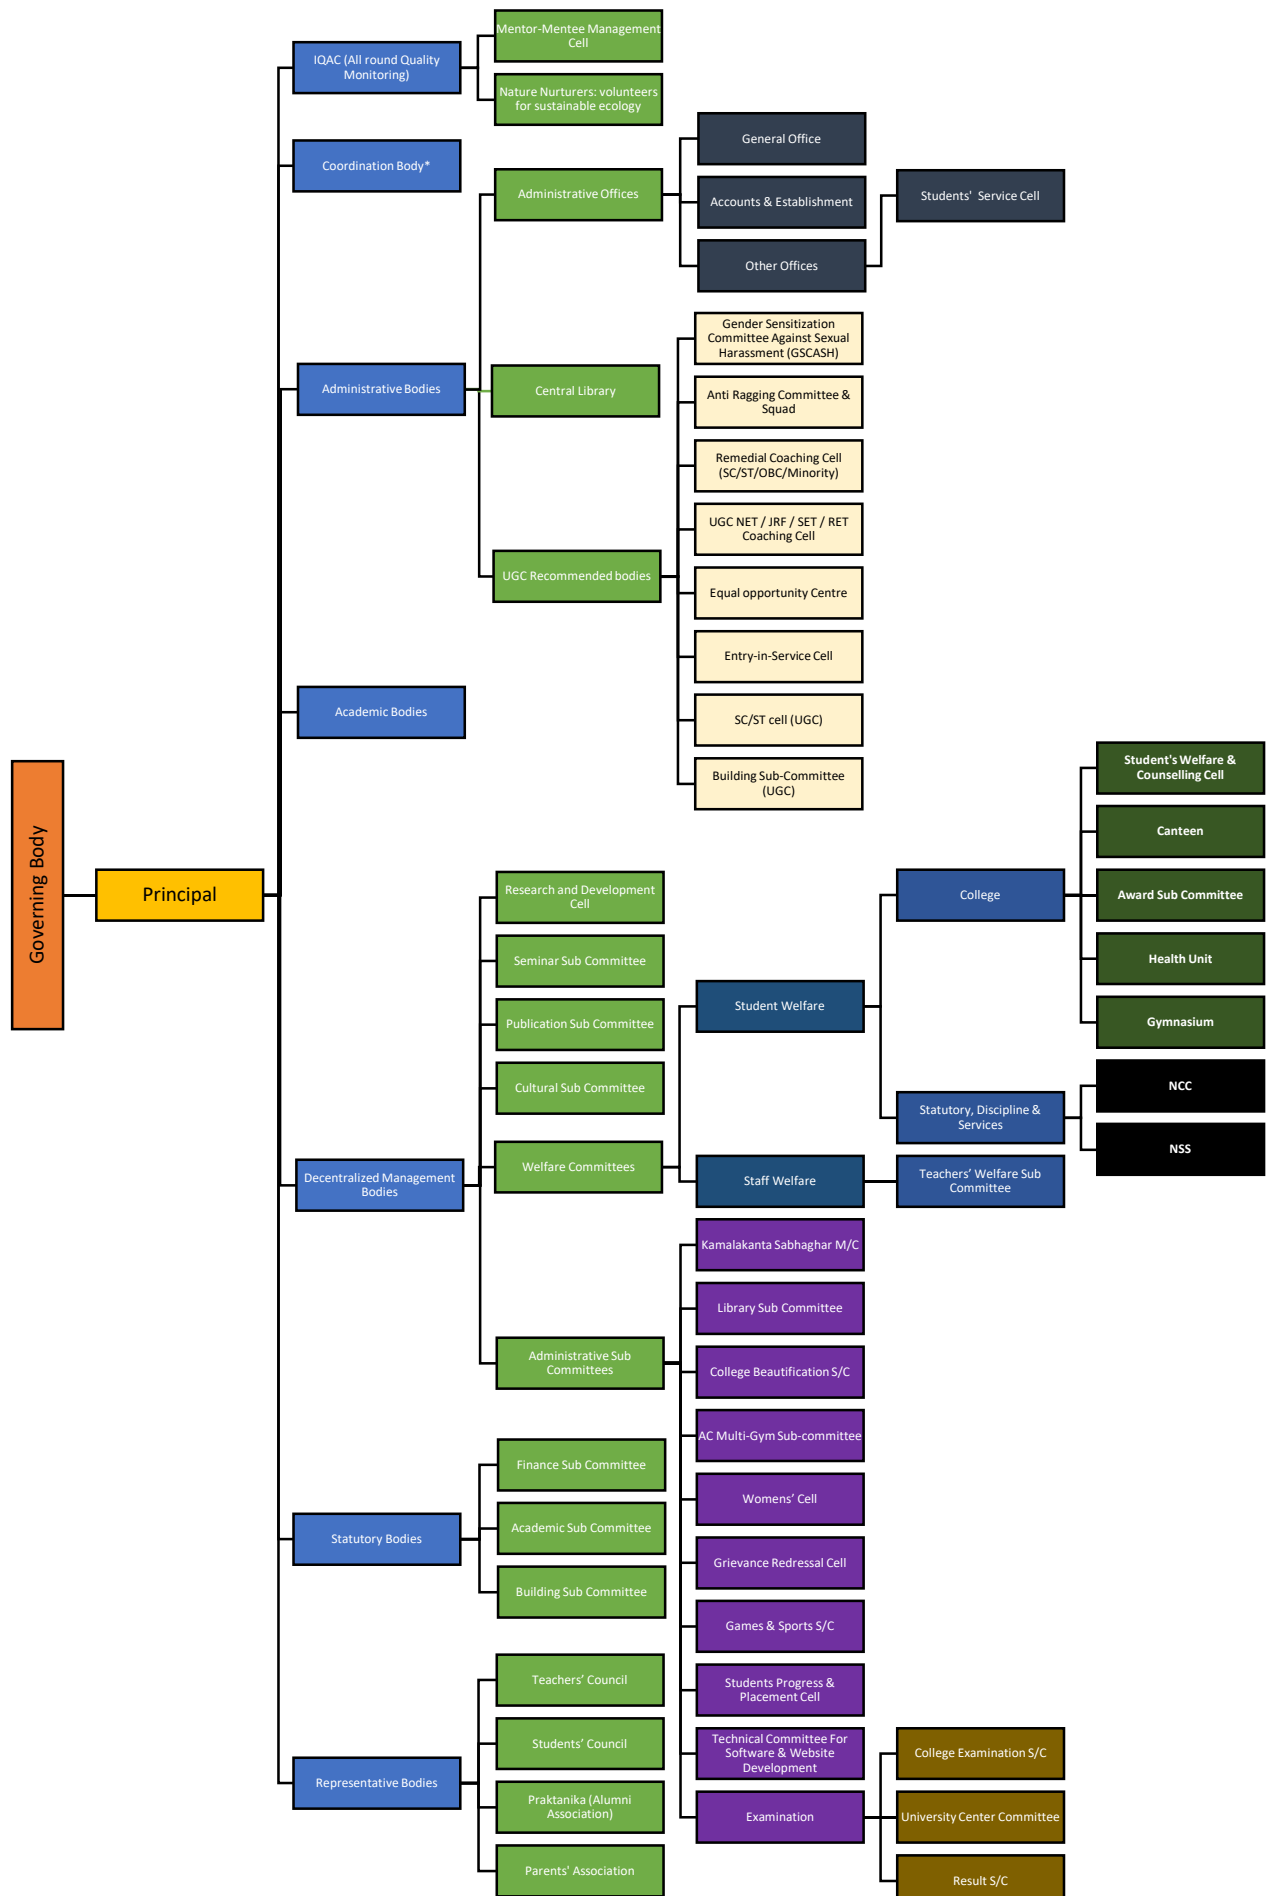

RISHI BANKIM CHANDRA COLLEGE, NAIHATI

Administrative & Academic Organogram

*Coordination body is the committee to oversee the affairs related to the shared resources among the three Colleges hosted in the same premises.